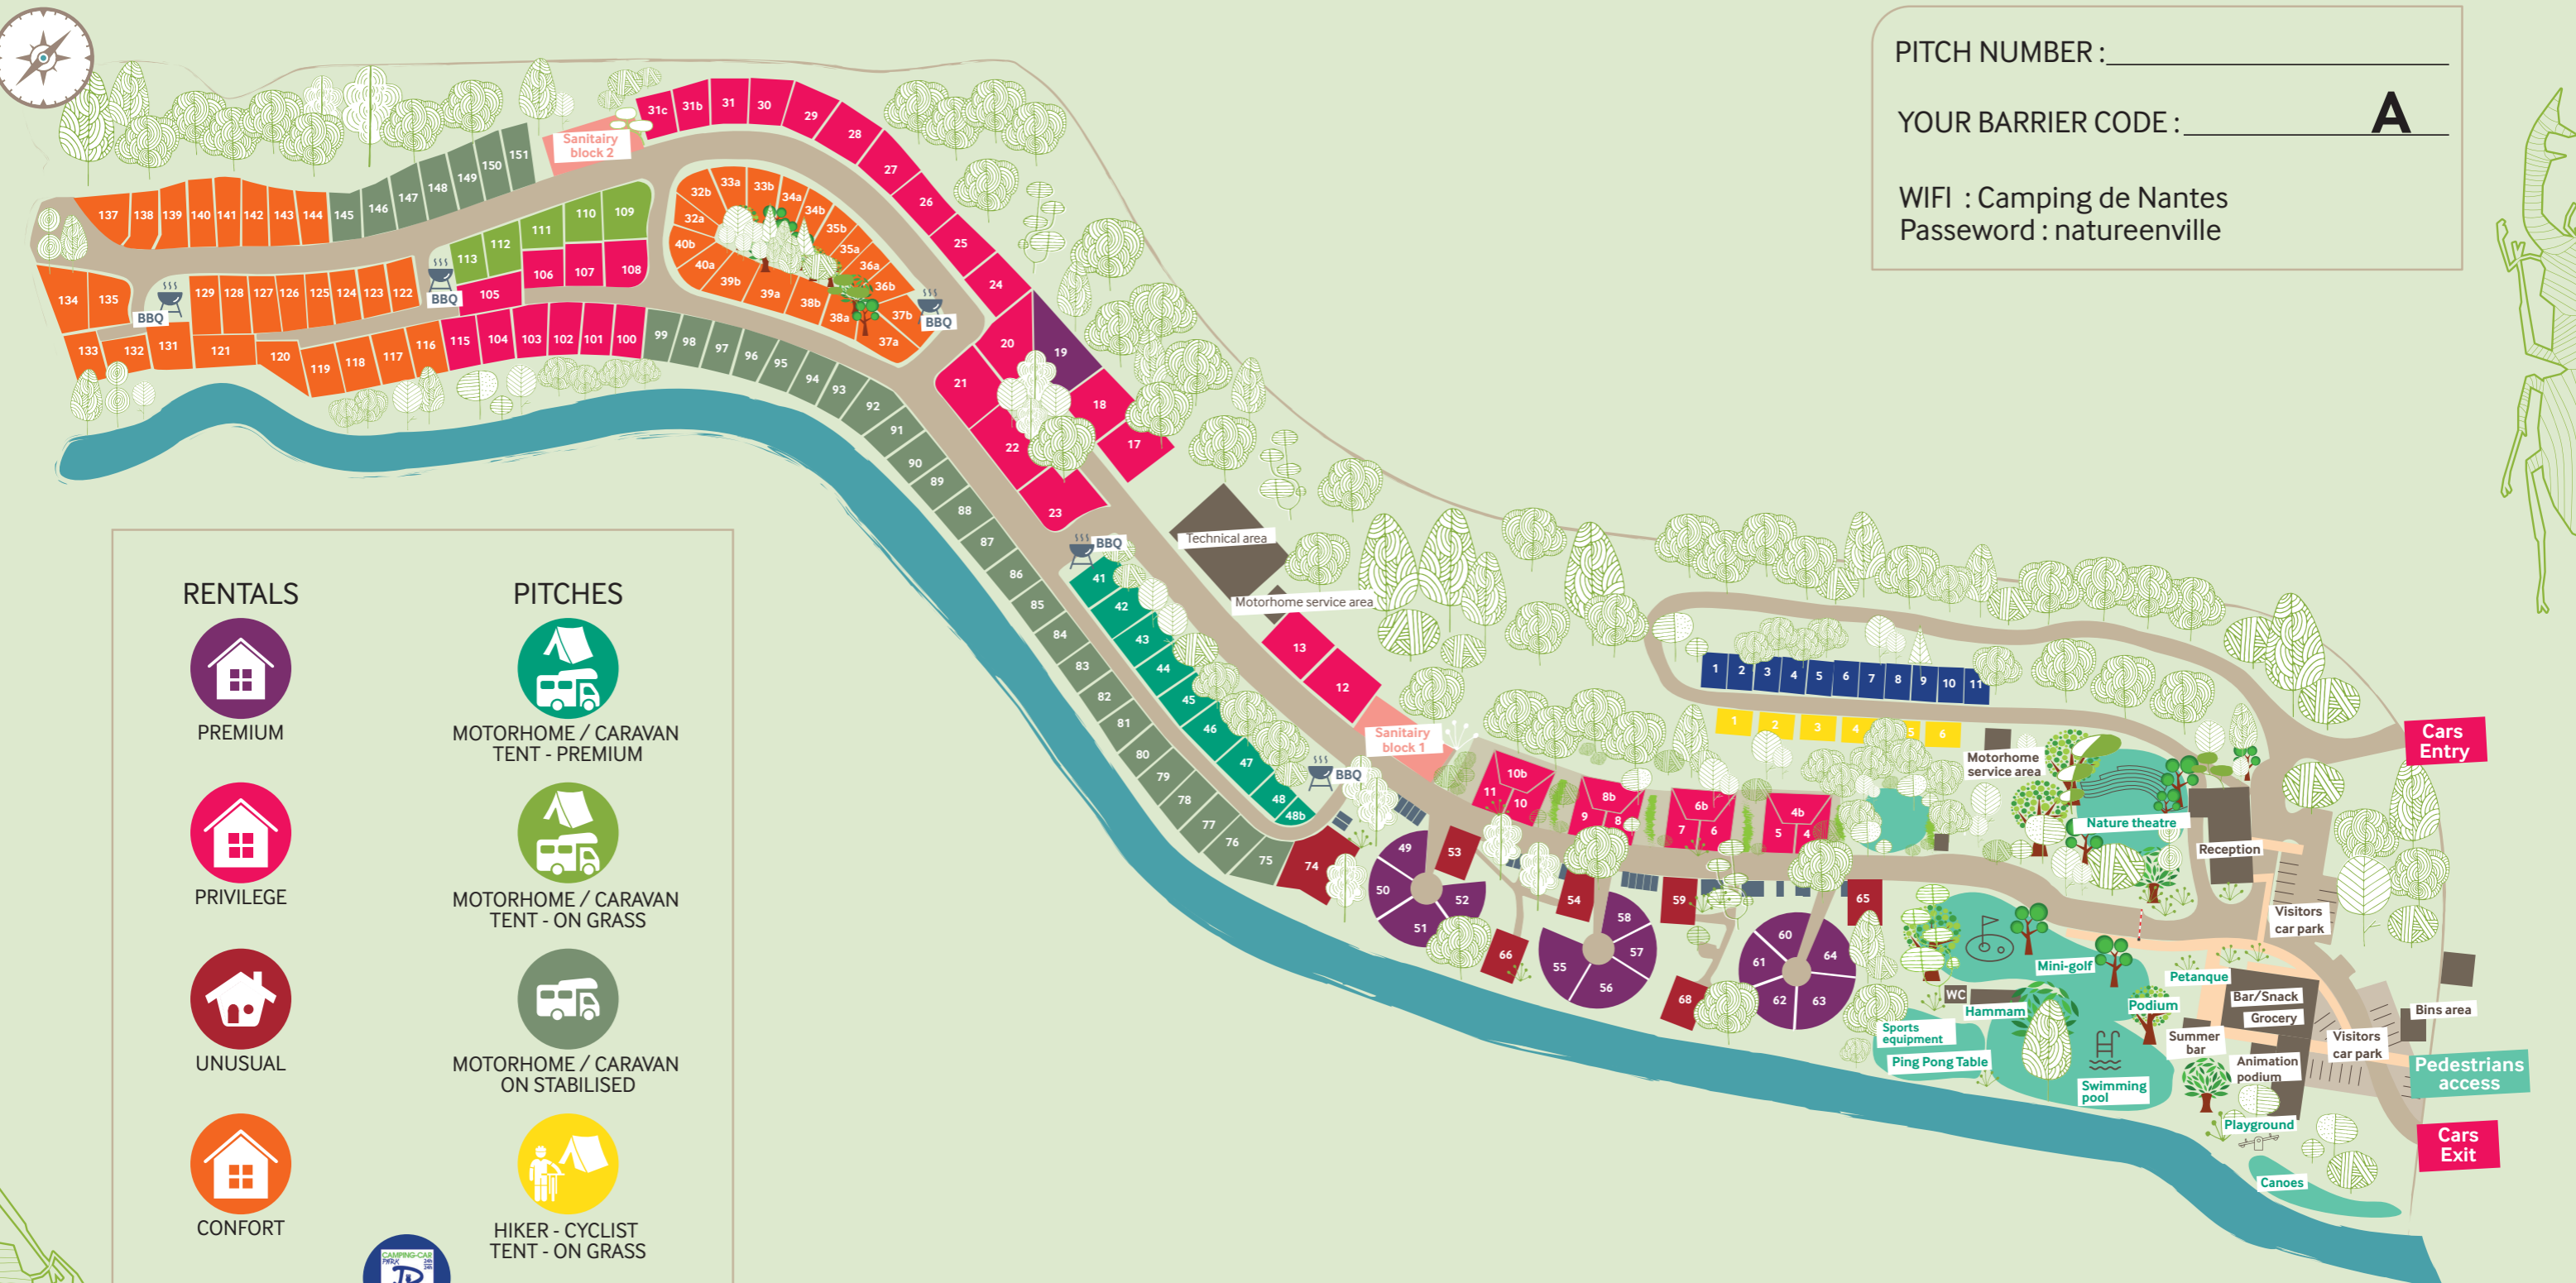

CAMPSITE PLAN

106 rentals / 52 pitches / 11 Camping-Car Park pitches

PITCH NUMBER : _____

YOUR BARRIER CODE : _____ **A**

WIFI : Camping de Nantes
 Password : natureenville

RENTALS	PITCHES
PREMIUM	MOTORHOME / CARAVAN TENT - PREMIUM
PRIVILEGE	MOTORHOME / CARAVAN TENT - ON GRASS
UNUSUAL	MOTORHOME / CARAVAN ON STABILISED
CONFORT	HIKER - CYCLIST TENT - ON GRASS
CAMPING-CAR PARK	